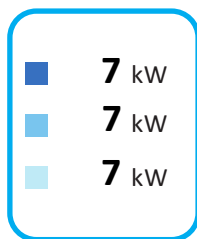

ENERG
енергия · ενεργεια

Greenline HE
HE C7 RF
7748000403980

ENERG

енергия · ενέργεια

7748000403980

Greenline HE

HE C7 RF

Icons for heating (A+) and hot water (B).

Feature selection icons:

- + Solar panel icon
- + Water tank icon
- + Control panel icon
- + Heating unit icon

Energy scale for heating with A+ label.

A+++
A++
A+
A
B
C
D
E
F
G

Energy scale for hot water with B label.