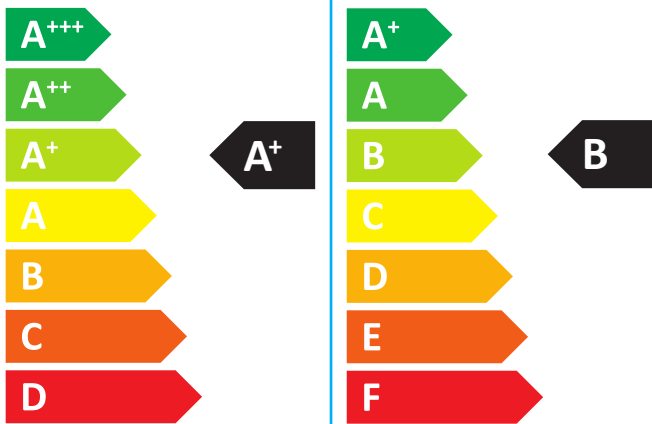

ENERG
енергия · ενεργεια

Greenline HE
HE C7 RF
7748000403980

ENERG

енергия · ενέργεια

7748000403980

Greenline HE

HE C7 RF

Icons for heating (A+) and hot water (B).

Feature selection icons:

- + Solar panel icon
- + Water tank icon
- + Control panel icon
- + Heating unit icon

Energy scale for heating with A+ label.

A+++
A++
A+
A
B
C
D
E
F
G

Energy scale for hot water with B label.